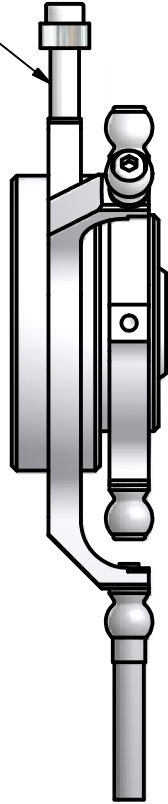

Optional anti-rotation components (not included, available by request) can be mounted here.

All other hardware is included as shown.

DRAWN	Bob	4/17/2009	TITLE		
CHECKED					
QA					
MFG					
APPROVED					
			SIZE	DWG NO	REV
			A	Swashplate I500	
			SCALE		SHEET 1 OF 1