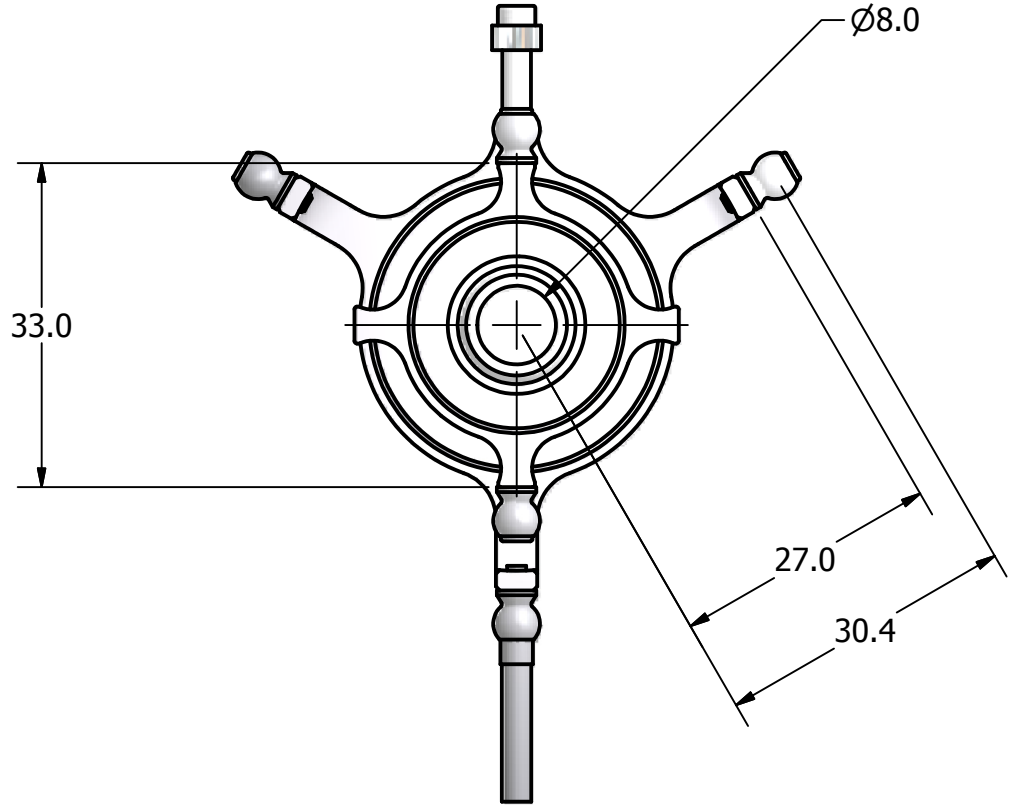

Optional anti-rotation components (not included, available by request) can be mounted here.

All other hardware is included as shown.

DRAWN	Bob	4/17/2009	TITLE		
CHECKED					
QA					
MFG					
APPROVED					
			SIZE	DWG NO	REV
			A	Swashplate I500	
			SCALE		SHEET 1 OF 1